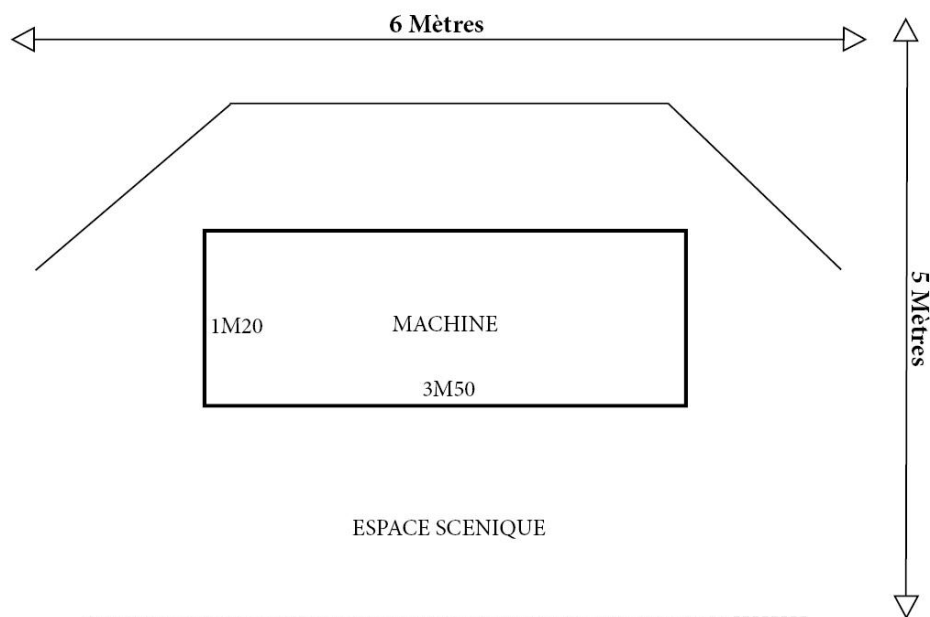

### *the origins of Rock'n'Roll !*

height = 2m70  
length = 3m30  
width = 1m10

## **FIXED SHOW (20 minutes)**

performed 2 times per day

- **Immobile show** (flat & regular area, 6m x 5m)  
(we install a backdrop and we mark the playing space)
- **audience** : about 200 people
- **electrical supplying** : 1 plug 220V – 16A (more if playing by night)
- **setting up 2 hours / dismantling : 1 hour**
- **a person following the show** : is needed during the performance
- **board & lodging** for 2 or 3 people
- **dressing room** for 2 persons (drinks, fruit, biscuits ...)
- **a nearby car park** is needed for a van and a trailer (100m maximum)
- as well as **a secured and flat place to store the material**  
between the performances and during the night