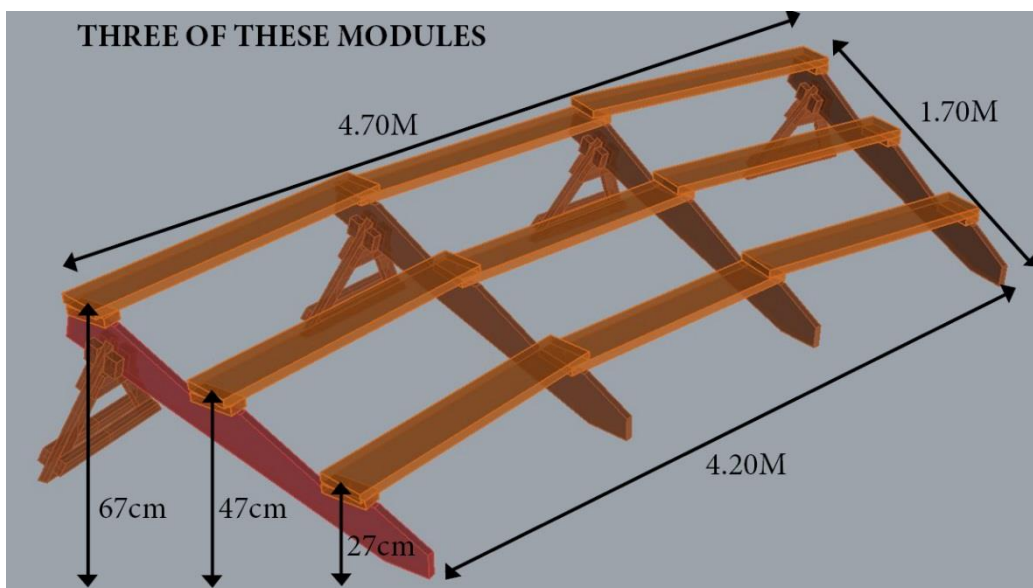

Scenery access:

Our truck must have access to the site.

MERCEDES (*license plate: CD556CP*) – heavy duty (*PTAC = 12 tones*)

The truck must get as close as possible from the show location.

As every element of our décor is on wheels, it is necessary for us to have an easy access and practicable ground.

If the ground is soft (grass, soil...) please provide us with plywood panel (at least 10mm thickness), so we can put our décor in place.

Our vehicle (12 tones truck, must be parked nearby during our stay).

If entry through a door : minimum height before installation 2.25m.

Electricity:

The structure must be fed with:

380V (3 phases + neutral + ground for each phase) (*other configuration possible, contact us*)

We have a normalised electric box (30mA differential) and a 20-meter extension cable (+ P17 adaptator – 32A for junction on a general box).

Any electric intervention relative to plugging will be done by a technician from the festival under the organiser responsibility.

Time & Capacity:

Must be played by **night** (film projections), *nightfall acceptable*
(*No need for light gear, we are autonomous*)

We have a tier (100 seats in 3 modules (cf. picture below)) + children on carpets on the floor + adults standing, which makes around **300 people**.