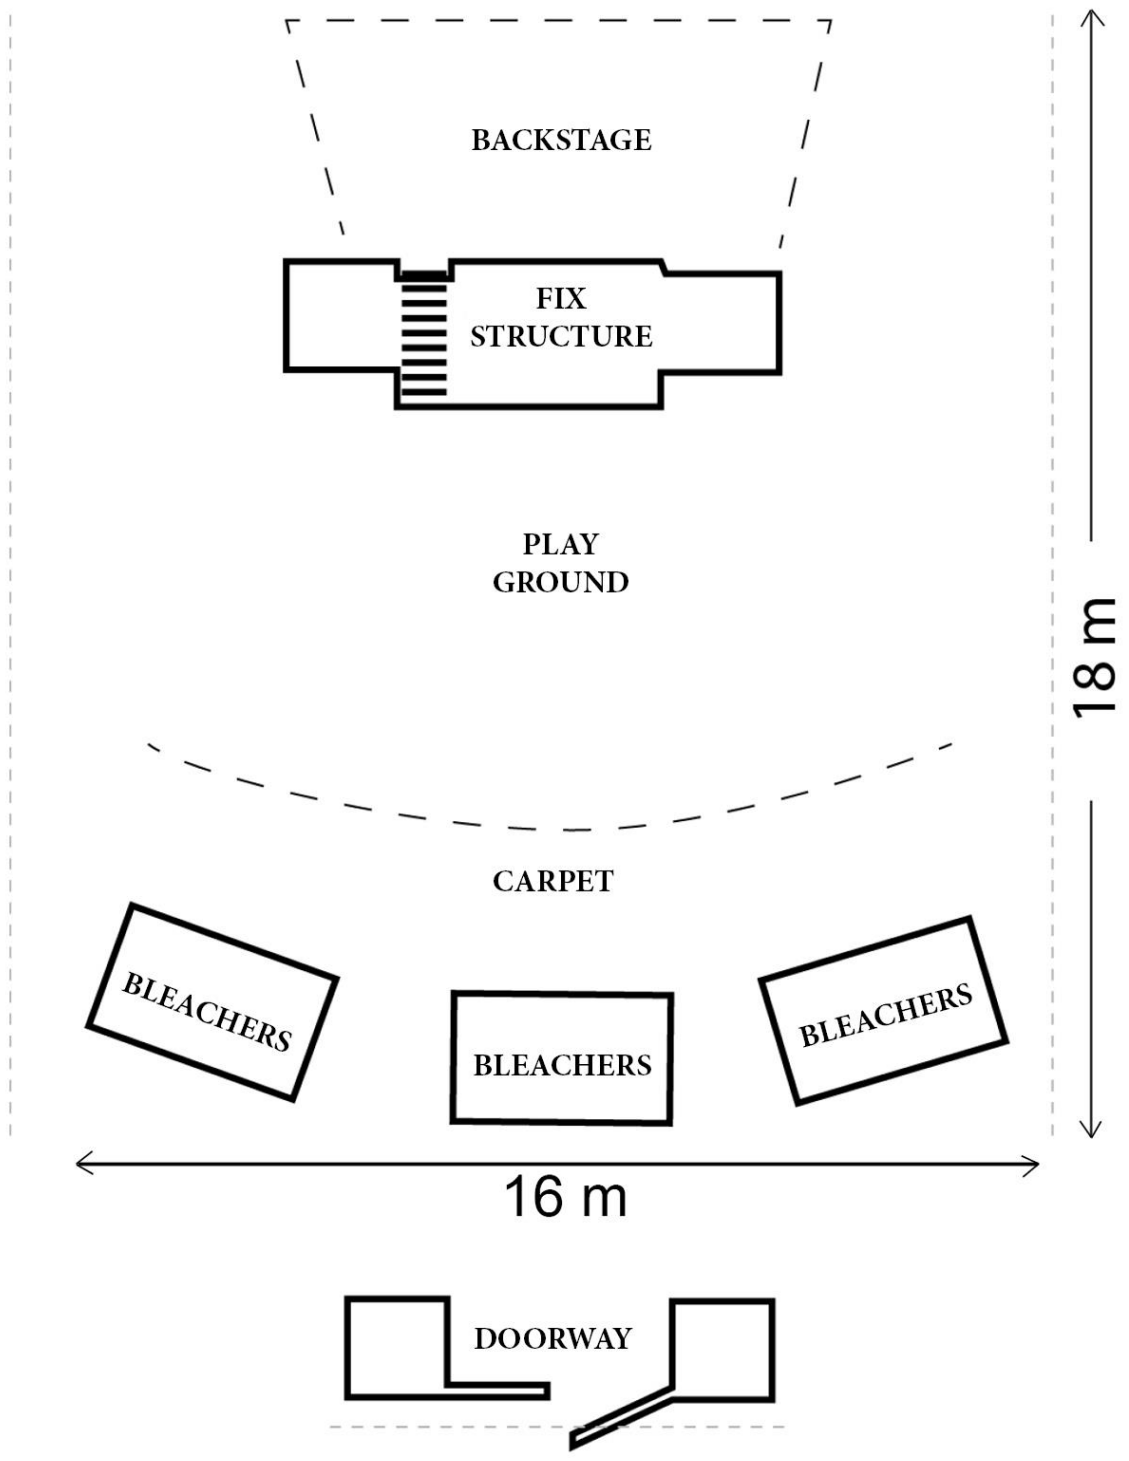

Ideal dimensions: **18m x 12m** (if different, please contact us)

High: **6 meters minimum**

We can play inside (*shed, warehouse, theatre...*) or outside

Ground: preferably **flat and hard**

Minimum Scenic Space:

10m x 10m, flat ground, height = 6m

WARNING: For outside representations, wind and rain can make us stop the show and close the play area from the public.

Other layouts are possible, consult us. Scouting preferable.

Scenery access:

Our truck must have access to the site.

MERCEDES (*license plate: CD556CP*) – heavy duty (*PTAC = 12 tones*)

The truck must get as close as possible from the show location.

As every element of our décor is on wheels, it is necessary for us to have an easy access and practicable ground.